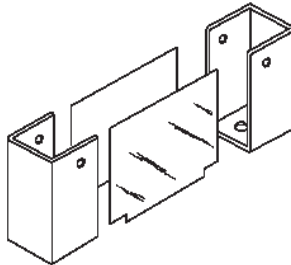

For 1-1/4" pilasters. Includes brackets, screws and washers. Stainless steel.

- | | |
|----------------------|-----------------------|
| 2"
TP-3800 | 6"
TP-3839 |
| 3"
TP-3809 | 8"
TP-3849 |
| 4"
TP-3819 | 10"
TP-3859 |
| 5"
TP-3829 | 12"
TP-3869 |

CabinetWare

PANEL PAK

Includes screws and anchors.

For 7/8" thick panels.
 Chrome **TP-15020** Stainless Steel **TP-15023**

For 1" thick panels. Chrome.
TP-15030

CabinetWare

ALCOVE PAK

For 7/8" panel. Includes screws and anchors. Chrome.
TP-15320

URINAL PAK

For 7/8" thick panels. Includes screws and anchors. Chrome.
TP-15420

CabinetWare

TWO-PIECE SHOE PAK

For 1-1/4" pilasters. Includes screws, bolts and anchors. Stainless steel.
TP-30810

CabinetWare