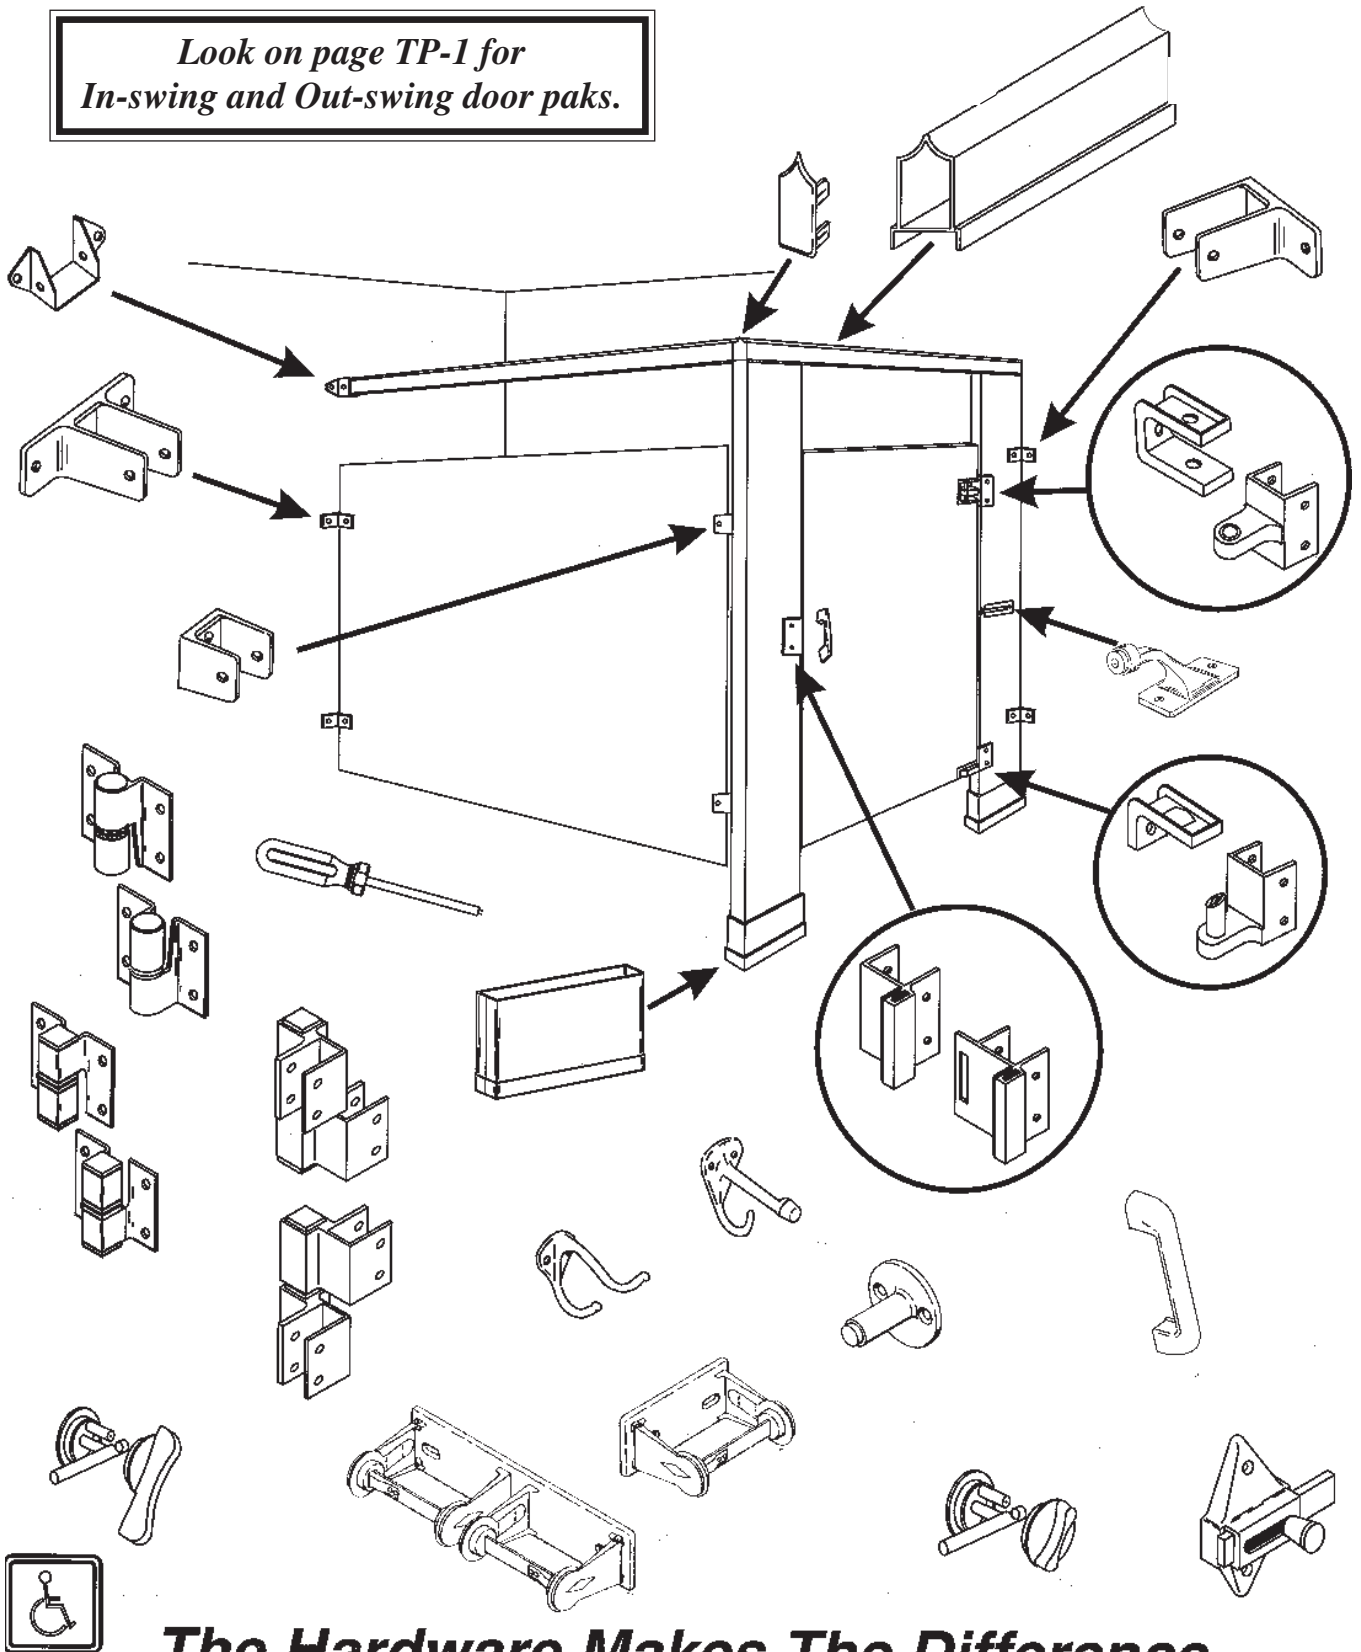

**COMMERCIAL GRAB
BARS**

1-1/2" dia. Stainless steel.
Concealed screws.

24" long.
TPC-3114H

36" long.
TPC-3117H

1-1/2" dia. Stainless steel.
Exposed screws.

24" long.
TPC-3214H

36" long.
TPC-3217H

TOILET PARTITION HARDWARE LOCATION GUIDE

Look on page TP-1 for
In-swing and Out-swing door paks.

* Some products featured in this catalog may not be stock items. See CabinetWare.com for current stock availability.

The Hardware Makes The Difference