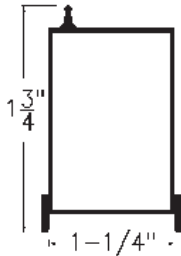

CabinetWare

CAM

For 7/8" inswing door paks.
TP-306

CabinetWare

HEADRAIL & WALL FITTINGS

15' long. Aluminum.
TP-6115

End plugs for above headrail.
TP-6680

For 1.43" thick headrail. Chrome.
*For use with TP-6115 headrail.
TP-2170

HEADRAIL & WALL FITTINGS

END PLUGS SOLD
SEPARATELY

15' long. Aluminum. ^top.
1-1/4" wide x 2-3/4" high.
TP-6115A

End plugs for above headrail.
TP-6670

Use TP-2170 headrail bracket.

CabinetWare

URINAL SCREEN BRACKET