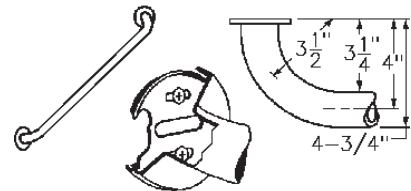

**COMMERCIAL GRAB
BARS**

1-1/2" dia. Stainless steel.
Concealed screws.

24" long.
TPC-3114H

36" long.
TPC-3117H

1-1/2" dia. Stainless steel.
Exposed screws.

24" long.
TPC-3214H

36" long.
TPC-3217H

TOILET PARTITION HARDWARE LOCATION GUIDE