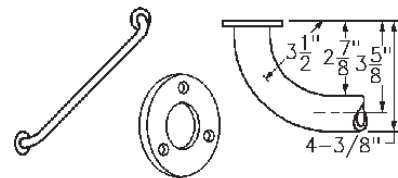

**COMMERCIAL GRAB
BARS**

1-1/2" dia. Stainless steel.
Concealed screws.

24" long.
TPC-3114H

36" long.
TPC-3117H

1-1/2" dia. Stainless steel.
Exposed screws.

24" long.
TPC-3214H

36" long.
TPC-3217H

TOILET PARTITION HARDWARE LOCATION GUIDE